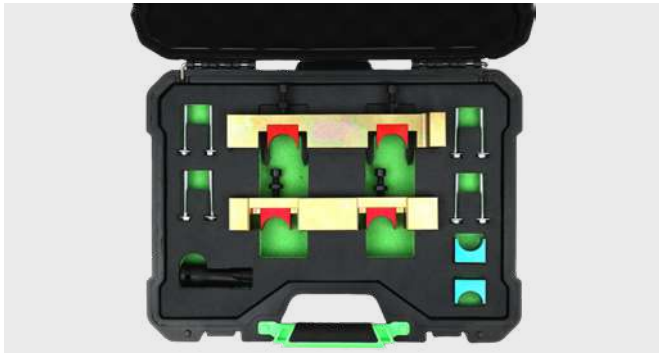

54417 161,00€

6.80 - 2 84

ENGINE TIMING TOOL SET MERCEDES M133, M270, M274

APPLICATIONS

MERCEDES-BENZ: A-CLASS 176 1.6/2.0 2012-ON, B-CLASS 242/246 1.6/2.0 2012-ON, C-CLASS COUPÉ 1.6/2.0 2011-ON, C-CLASS 204 1.6/2.0 2011-ON, CLA 117 1.6/2.0 2012-ON, E-CLASS 212 1.6/2.0 2011-ON